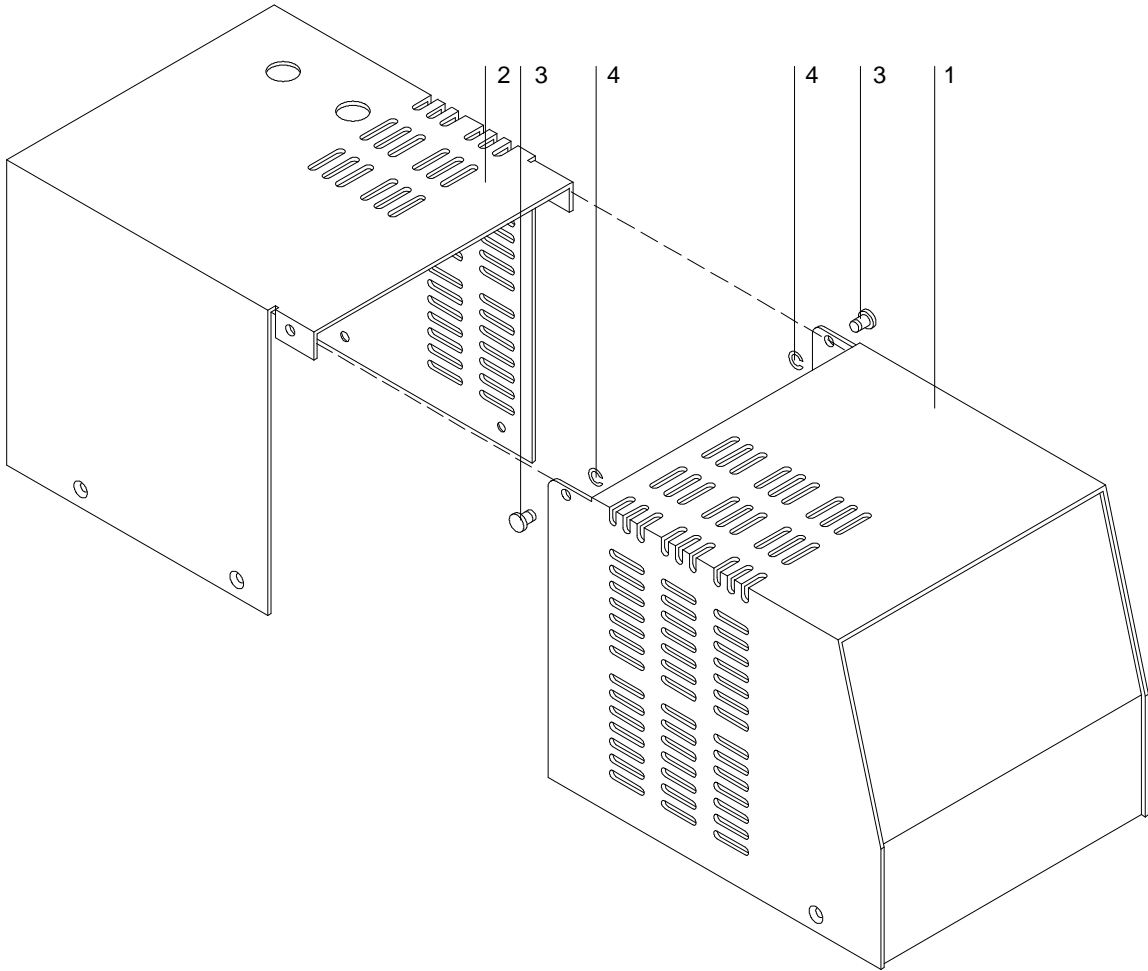

## 7694E Covers Subassemblies

	<b>Description</b>	<b>HP Part No.</b>	<b>Qty</b>
1	Cover, front sampler unit	301-115-HSP	1
2	Cover, rear sampler unit	301-116-HSP	1
3	Pivot, cover	301-084-HSP	2
4	Circlip, D5	300-900-HSP	2