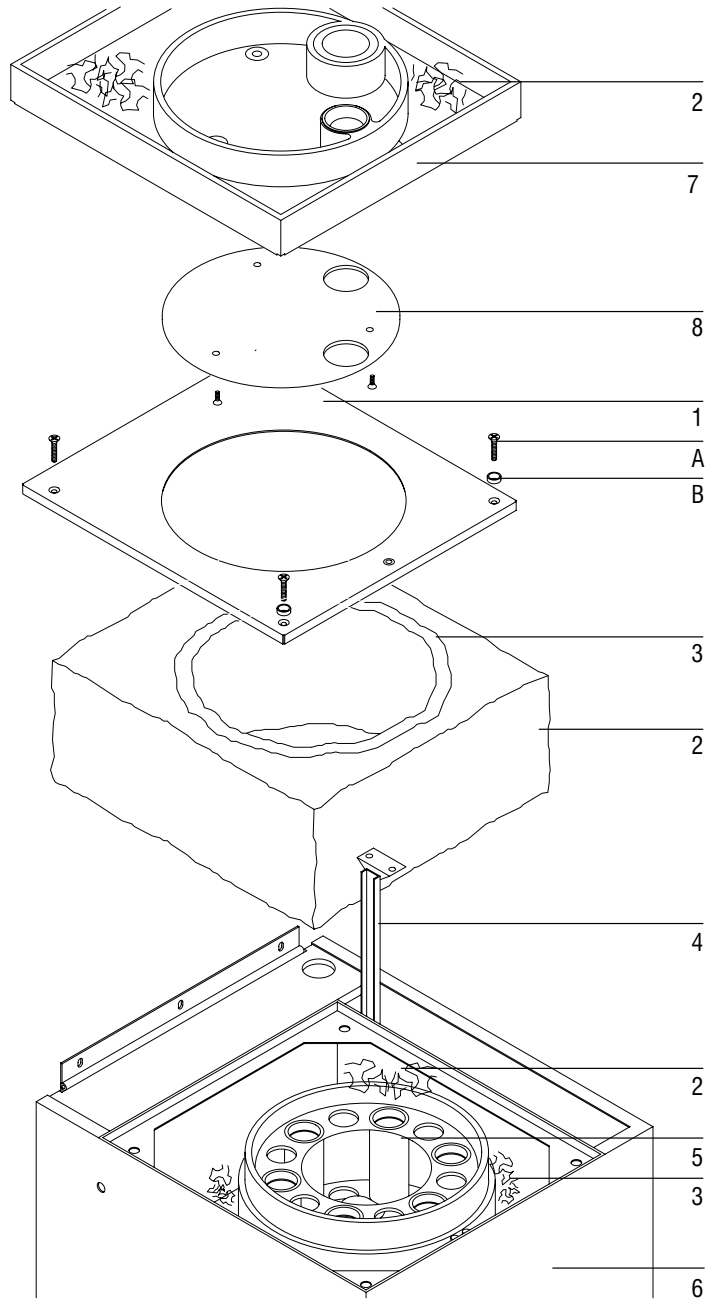

## 7694 Oven Insulation

	<b>Description</b>	<b>HP Part No.</b>	<b>Qty</b>
1	Oven, top cover	301-111-HSP	1
2	Thermalite	301-150-HSP	1
3	Durablanket th .38mm	301-151-HSP	1
4	Rod, lever lock cover	301-019-HSP	1
5	Carousel See figure 6-8		1
6	Frame, base case	301-110-HSP	1
7	Insulation cover	301-023-HSP	1
8	Disk, cover	301-120-HSP	1
<b>Associated screws</b>			
A	Screw, M4 X 16 flat head	0515-1014	4
B	Standoff, M5	300-914-HSP	2