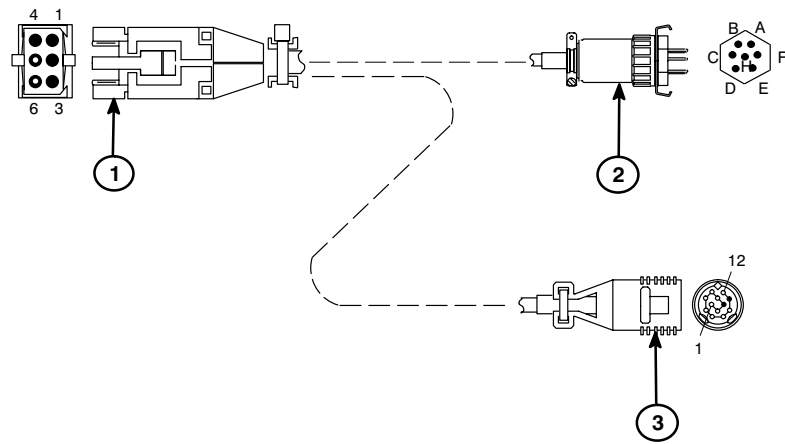

Figure 8-10 Remote Cable, General Purpose, HP Part No. 500-024-DAN

Connector 1	Color	Name	Connector 2
3	Black	Contact closure, start	5
4	Red	Contact closure, start	9
5	White	Contact closure, sample injection	1
6	Green	Contact closure, sample injection	2

Figure 8-11 Remote Cable, Headspace to HP 5890, HP Part No. 19395-60500

Connector 1	Color	Connector 2
5	black	A
6	red	B

Figure 8-12 Remote Cable, Headspace to HP 5880, HP Part No. 19395-60520

Connector 1	Color	Connector 2	Connector 3
5	red	B	7
6	black	E	2

Figure 8-13 Remote Cable, Headspace to HP 5700 and HP 3390, HP Part No. 19395-60530

Connector 1	Color	Connector 2	Connector 3
5	red	B	11
6	black	E	3

Figure 8-14 Remote Cable, Headspace to HP 5700 and HP 3392, HP Part No. 19395-60540