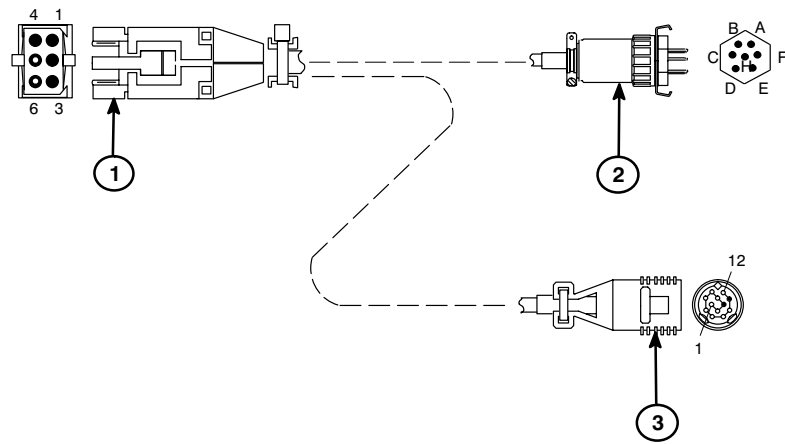

Figure 8-9 Remote Cable, Headspace to HP 3394/96 and HP 5890A, HP Part No. 03394-60610

Connector 1	Name	Connector 2 color
1	-24 VDC	White
2	+ 24 VDC	Black
3	Contact closure, start	Green
4	Contact closure, start	Gray
5	Contact closure, sample injection	Brown
6	Contact closure, sample injection	Orange

Figure 8-10 Remote Cable, General Purpose, HP Part No. 500-024-DAN

Connector 1	Color	Name	Connector 2
3	Black	Contact closure, start	5
4	Red	Contact closure, start	9
5	White	Contact closure, sample injection	1
6	Green	Contact closure, sample injection	2

Figure 8-11 Remote Cable, Headspace to HP 5890, HP Part No. 19395-60500

Connector 1	Color	Connector 2
5	black	A
6	red	B

Figure 8-12 Remote Cable, Headspace to HP 5880, HP Part No. 19395-60520

Connector 1	Color	Connector 2	Connector 3
5	red	B	7
6	black	E	2