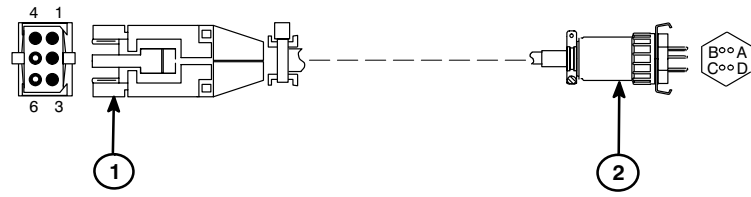

Figure 8-10 Remote Cable, General Purpose, HP Part No. 500-024-DAN

Connector 1	Color	Name	Connector 2
3	Black	Contact closure, start	5
4	Red	Contact closure, start	9
5	White	Contact closure, sample injection	1
6	Green	Contact closure, sample injection	2

Figure 8-11 Remote Cable, Headspace to HP 5890, HP Part No. 19395-60500

Connector 1	Color	Connector 2
5	black	A
6	red	B

Figure 8-12 Remote Cable, Headspace to HP 5880, HP Part No. 19395-60520

Connector 1	Color	Connector 2	Connector 3
5	red	B	7
6	black	E	2

Figure 8-13 Remote Cable, Headspace to HP 5700 and HP 3390, HP Part No. 19395-60530

Connector 1	Color	Connector 2	Connector 3
5	red	B	11
6	black	E	3

Figure 8-14 Remote Cable, Headspace to HP 5700 and HP 3392, HP Part No. 19395-60540