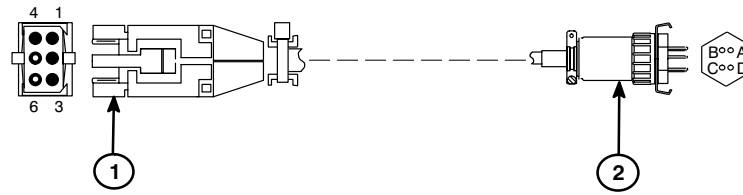

Figure 8-11 Remote Cable, Headspace to HP 5890, HP Part No. 19395-60500

Connector 1	Color	Connector 2
5	black	A
6	red	B