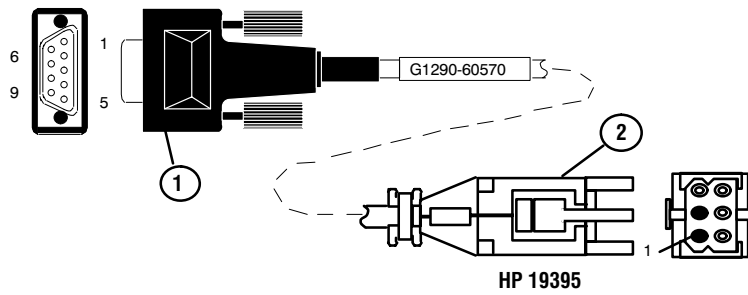

Figure 8-7 Headspace RS-232 to PC, HP Part No. 24542U

Connector 1 — 9 pin (male)	Signal Name	Connector 2
1	GND	4,5
2	Prepare	*
3	Start	6
4	Shut down	*
5	Reserved	*
6	Power on	*
7	Ready	3
8	Stop	*
9	Start request	*

*NC = no connect