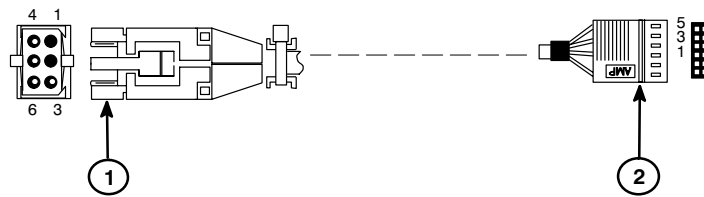

*NC = no connect

Figure 8-8 Headspace Remote to HP 6890 GC, HP Part No. G1290-60570

Connector 1— HP 3394/96	Connector 3— HP 19395	Signal Name	Connector 2— HP 5890	Wire Color
—	5	START	1	White
—	6	GND	2	Green
—	3	RDY OUT	5	Black (4-wire)
3	—	SO1	7	Red (2-wire)
9	—	SO2	8	Black (2-wire)
—	4	GND, RDY OUT	9	Red (4-wire)

Figure 8-9 Remote Cable, Headspace to HP 3394/96 and HP 5890A, HP Part No. 03394-60610

Connector 1	Name	Connector 2 color
1	-24 VDC	White
2	+ 24 VDC	Black
3	Contact closure, start	Green
4	Contact closure, start	Gray
5	Contact closure, sample injection	Brown
6	Contact closure, sample injection	Orange

Figure 8-10 Remote Cable, General Purpose, HP Part No. 500-024-DAN

Connector 1	Color	Name	Connector 2
3	Black	Contact closure, start	5
4	Red	Contact closure, start	9
5	White	Contact closure, sample injection	1
6	Green	Contact closure, sample injection	2