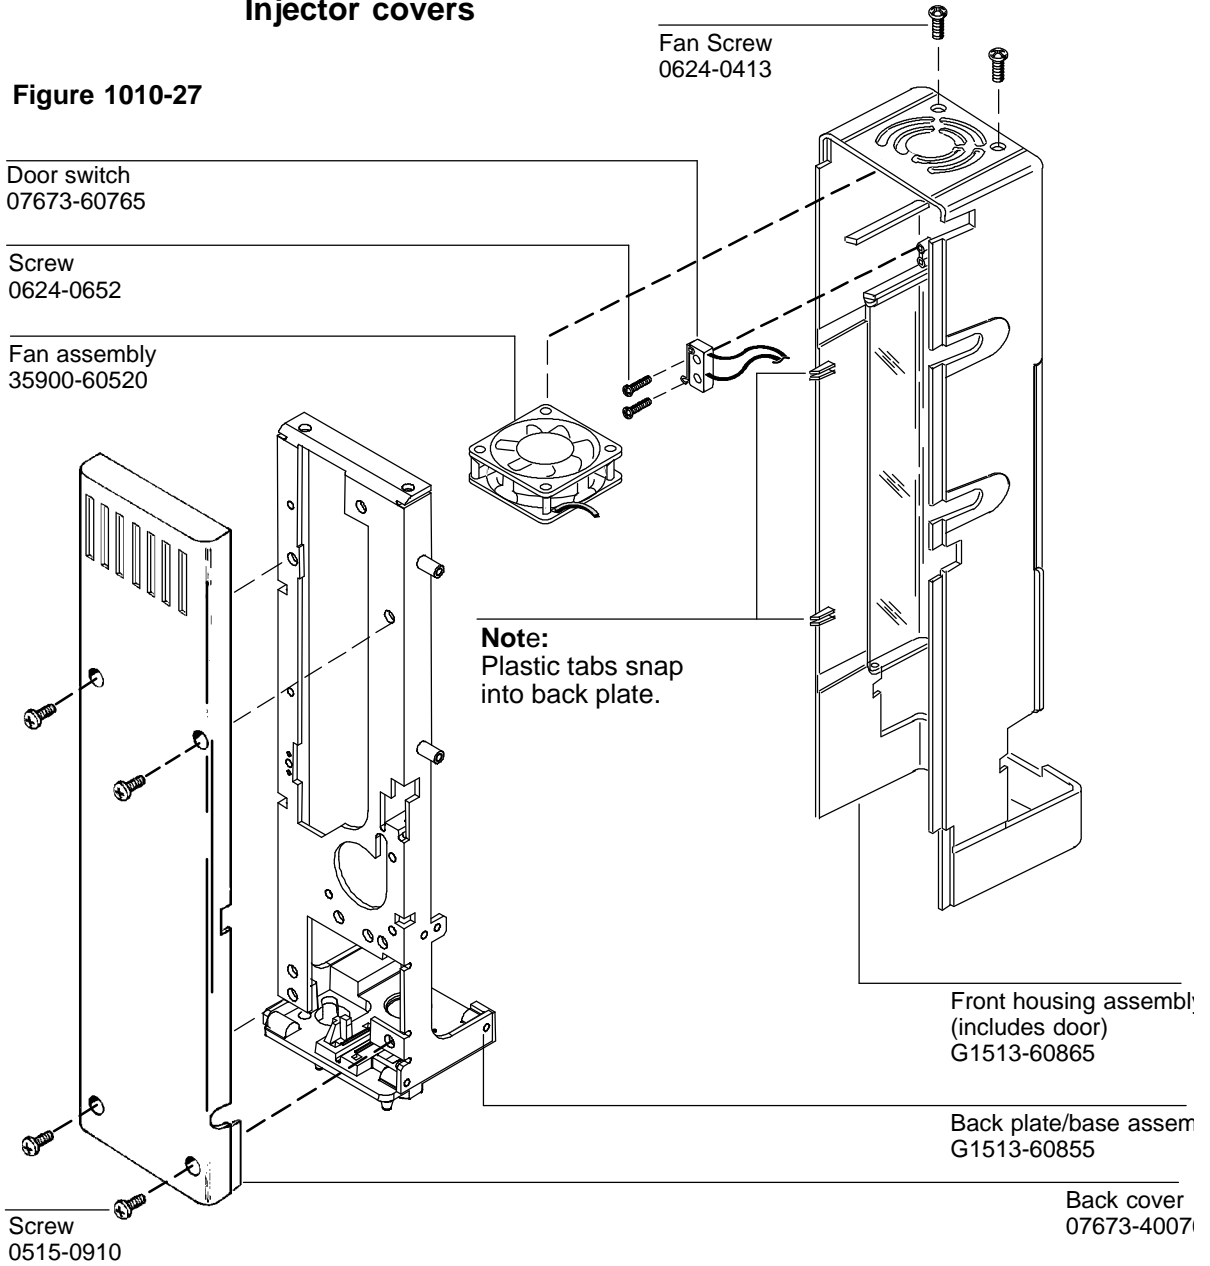

### Injector covers

Figure 1010-27

Door switch  
07673-60765

Screw  
0624-0652

Fan assembly  
35900-60520

Fan Screw  
0624-0413

**Note:**  
Plastic tabs snap  
into back plate.

Front housing assembly  
(includes door)  
G1513-60865

Back plate/base assembly  
G1513-60855

Back cover  
07673-4007